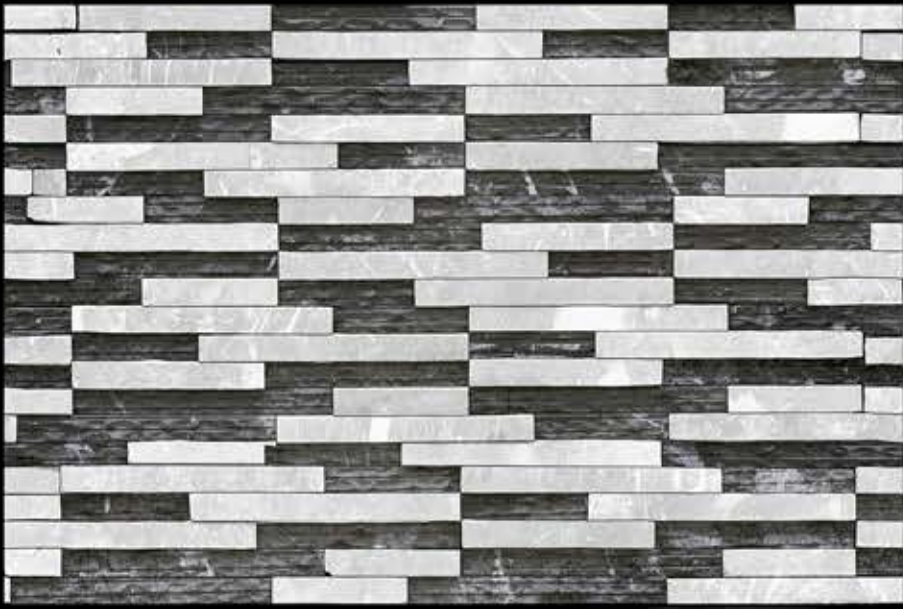

450mm X 300mm
DIGITAL WALL TILES

ELEVATION SERIES

5038

RANDOM

450mm X 300mm
DIGITAL WALL TILES

ELEVATION SERIES

5039

RANDOM