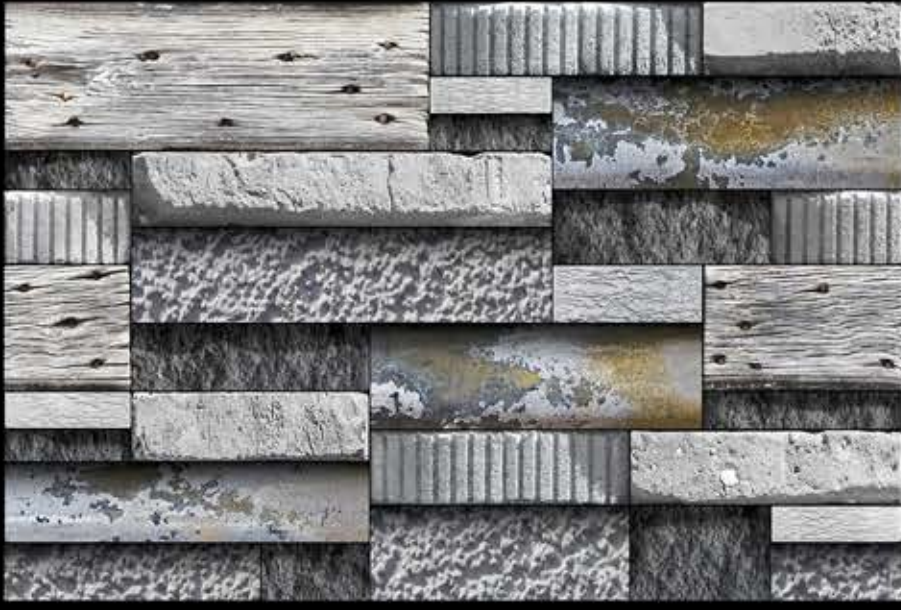

450mm X 300mm
DIGITAL WALL TILES

ELEVATION SERIES

5034

RANDOM