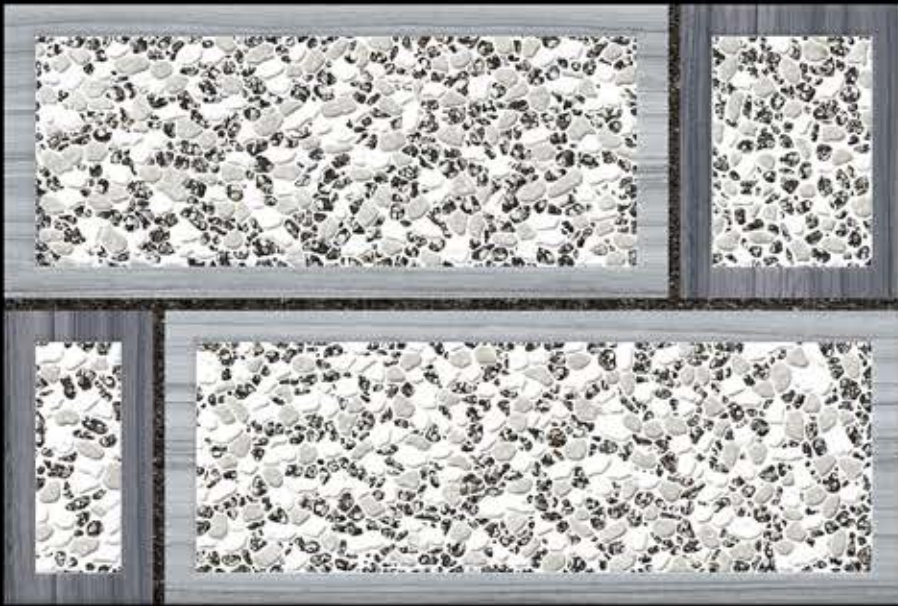

450mm X 300mm
DIGITAL WALL TILES

GLOSSY SERIES

ELE-007