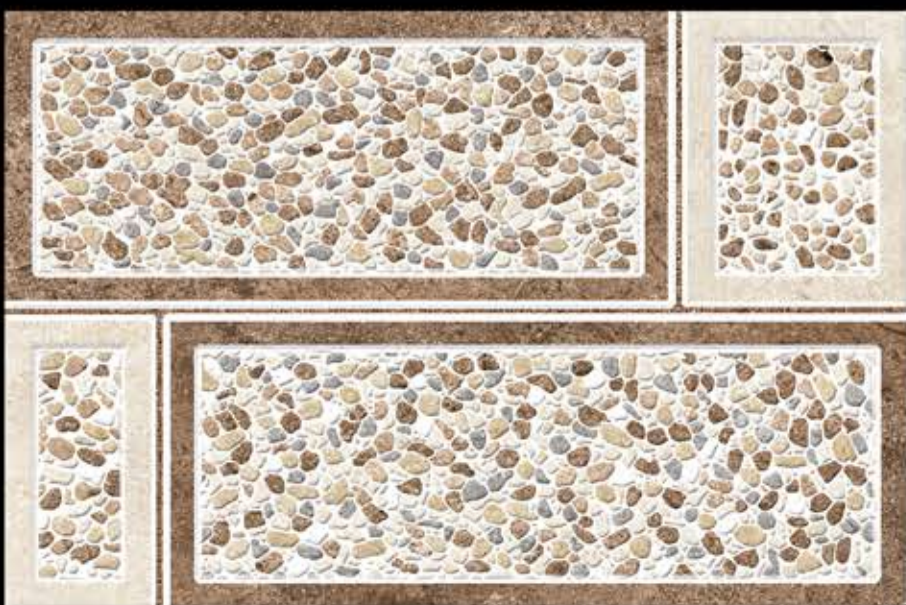

ELE-004

ELE-004

ELE-004

450mm X 300mm
DIGITAL WALL TILES

GLOSSY SERIES

ELE-005

ELE-005

ELE-005