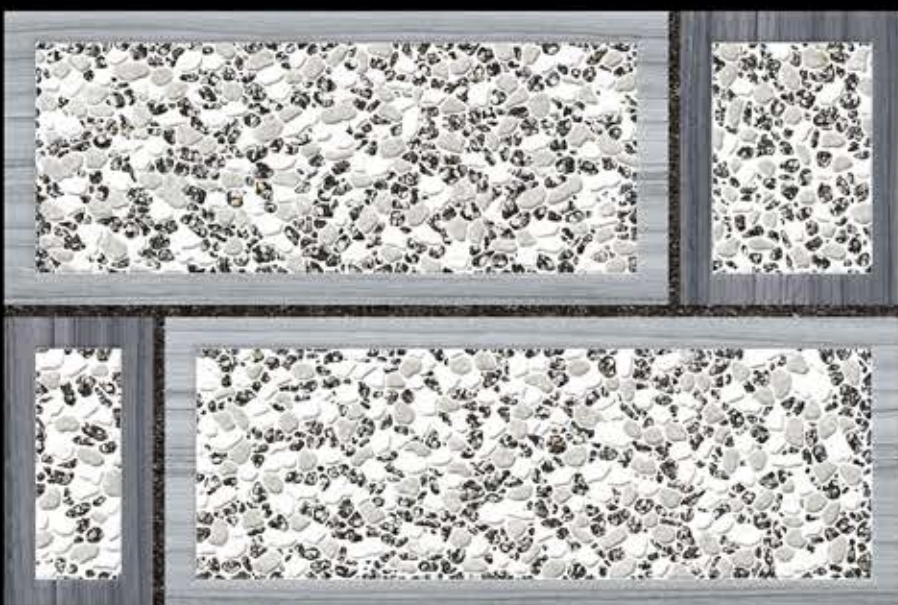

GLOSSY SERIES

ELE-007

ELE-007

ELE-007

ELE-007

450mm X 300mm
DIGITAL WALL TILES

GLOSSY SERIES

ELE-008