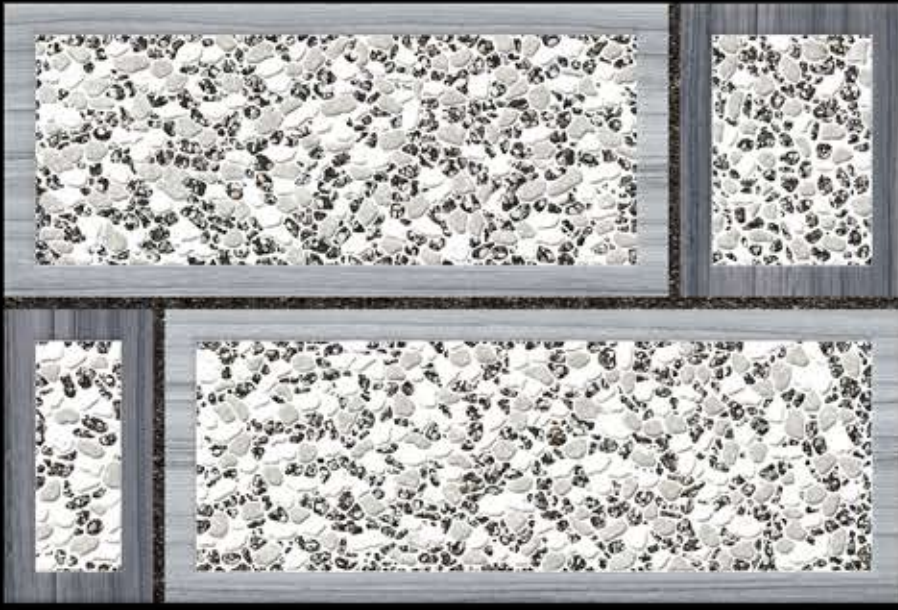

450mm X 300mm
DIGITAL WALL TILES

GLOSSY SERIES

ELE-007