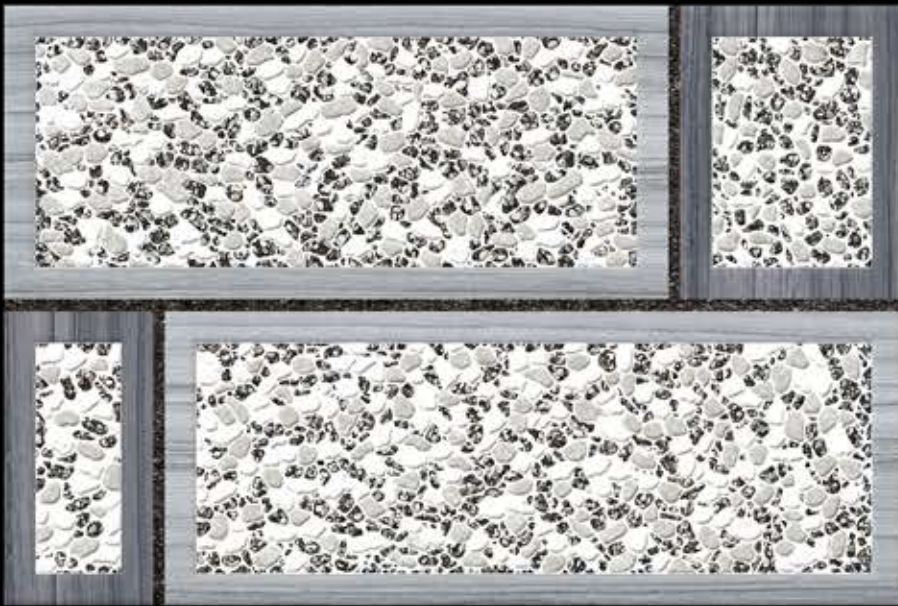

450mm X 300mm
DIGITAL WALL TILES

GLOSSY SERIES

ELE-007