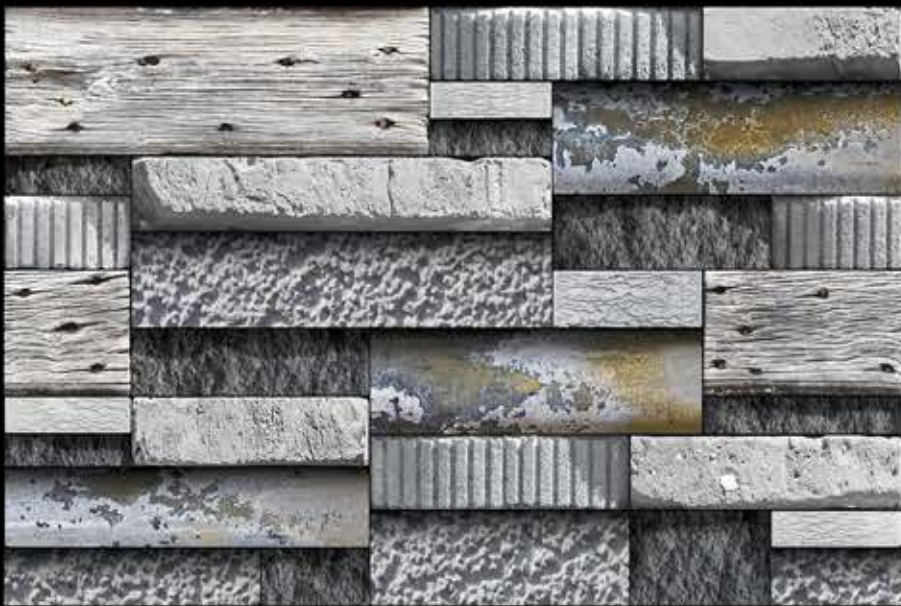

450mm X 300mm
DIGITAL WALL TILES

ELEVATION SERIES

5034

RANDOM