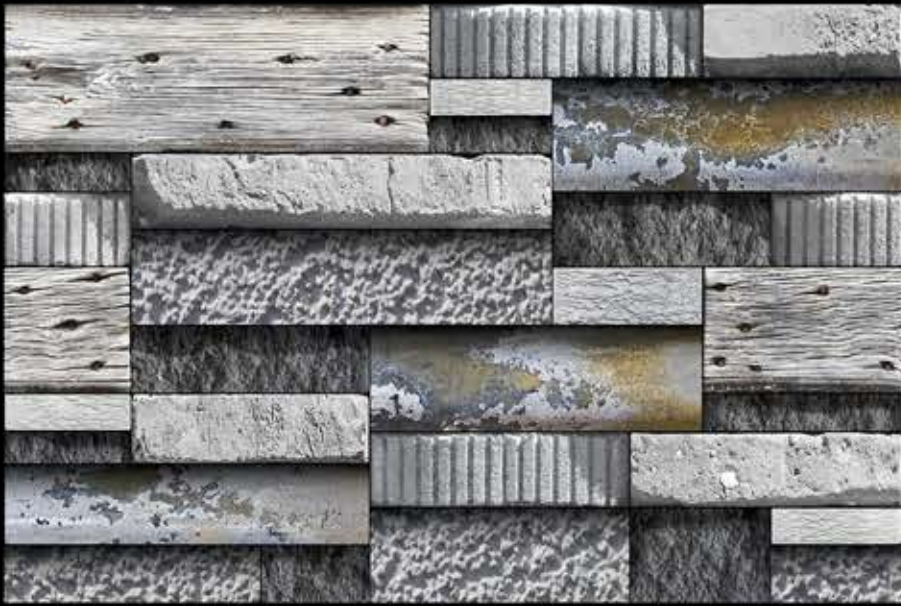

450mm X 300mm
DIGITAL WALL TILES

ELEVATION SERIES

5034

RANDOM