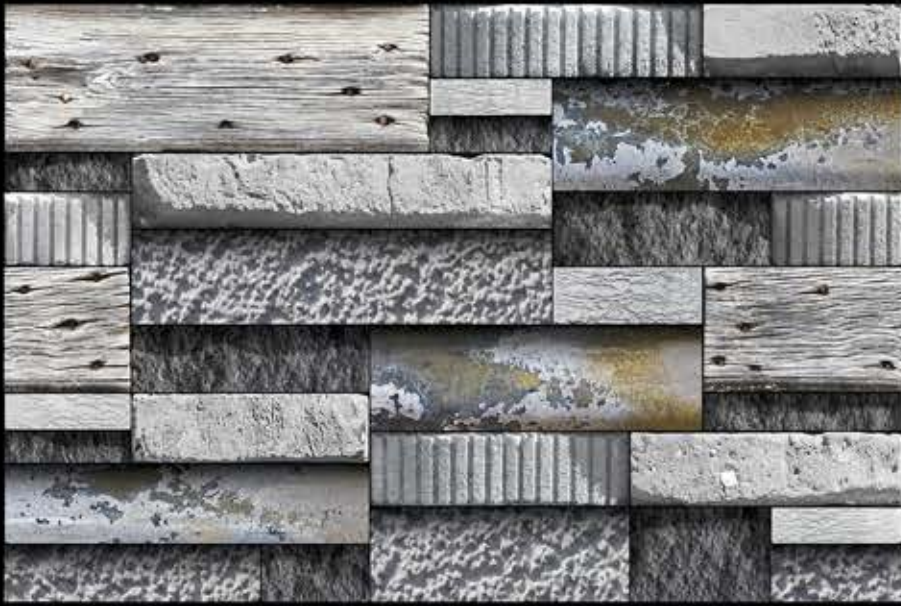

450mm X 300mm
DIGITAL WALL TILES

ELEVATION SERIES

5034

RANDOM